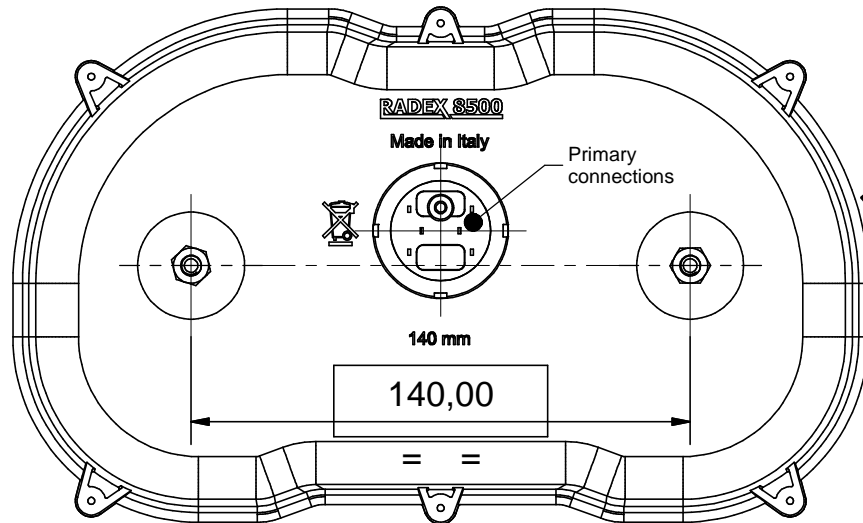

- REAR VIEW LAMP -
Scale (1 : 2)

**WATER PROOF
VERSION**

Left Lamp	Functions	Right Lamp
A	Direction indicator	B
B	Reverse light	A
C	Rear Fog light	F
D	Position light	D
E	Triangular reflex surface	E
F	Stop light	C

Indicative dimensions lamp - mm unit

This document is confidential. It's contents are not to be exploited, passed on or disclosed to thirds Parties without RADEX s.r.l. express permission. All rights reserved.

Lamp model
8500

Scale
1:2

All rights reserved
RADEX s.r.l.
C.so AOSTA, 17
13046 - Livorno Ferraris (VC)